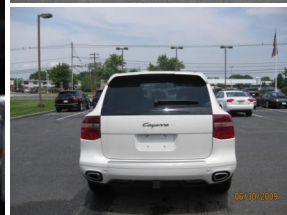

# 2009 Porsche Cayenne Tiptronic

## Schneider + Nelson Porsche

280 Highway 36  
W.Long Branch, NJ 07764  
732-935-7600

<http://schneider-nelson.porschedealer.com>

VIN: \*\*\*\*\*A13543  
Stock ID: not available  
Mileage: 0  
Transmission: Tiptronic S  
Exterior: Sand White  
Interior: Stone Grey/Steel Grey Leather  
Price: \$59,875.00 USD

### Basic specifications

- 290 hp, 273 lb ft torque - 3.6 liter, water cooled 6 cylinder, aluminum alloy engine block & cylinder heads, front engine.

- All-wheel drive

<http://schneider-nelson.porschedealer.com/2009/Porsche/Cayenne+Tiptronic/W.Long+Branch/NJ/Sand+White/white/483369/info.php>